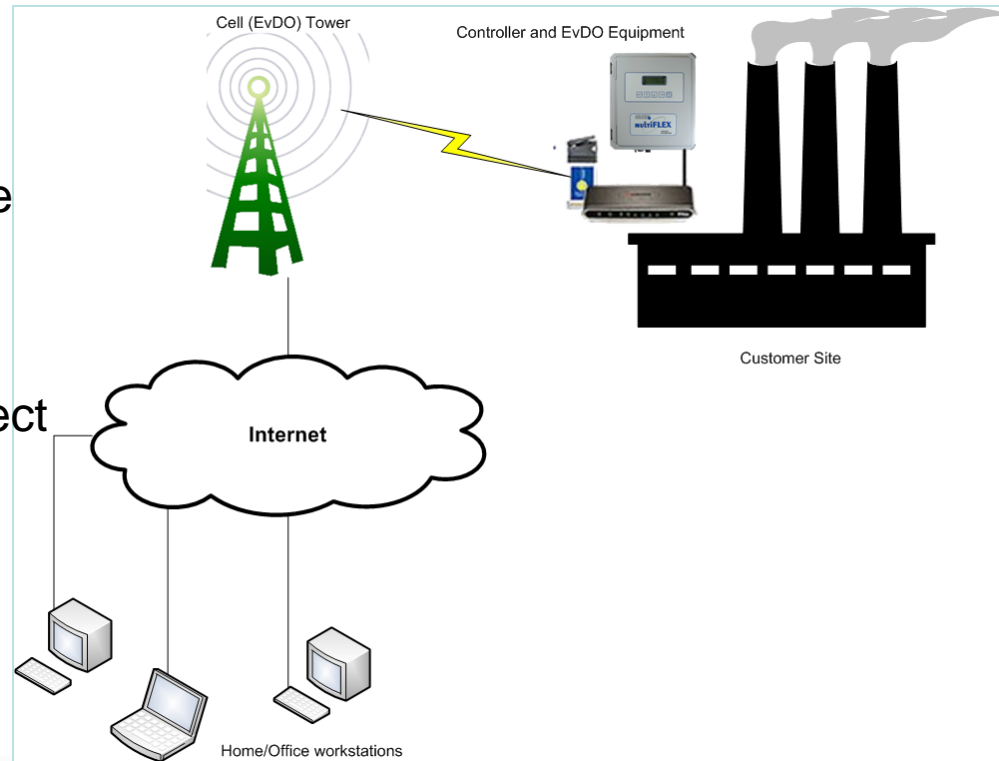

# EvDO

- What is EvDO?
  - Evolution Data Optimized
  - Wireless broadband internet access for Aquatrac controllers
  - Conceptually – wireless DSL

# EvDO

- How it Works (General Overview)
  - Controller(s) connect to EvDO router via Ethernet cable
  - Controller is publicly accessible on the Internet via a static IP Address
  - Using a computer that has Internet access, you can connect to the Controller by its static IP Address

# EvDO

Experts in Chem-Feed and Water Treatment

- What you need
  - Cellular Service Provider
  - EvDO Data Card (aka Air Card) with Static IP Address
  - EvDO Router (compatible with the Data Card)
  - Controller with Ethernet