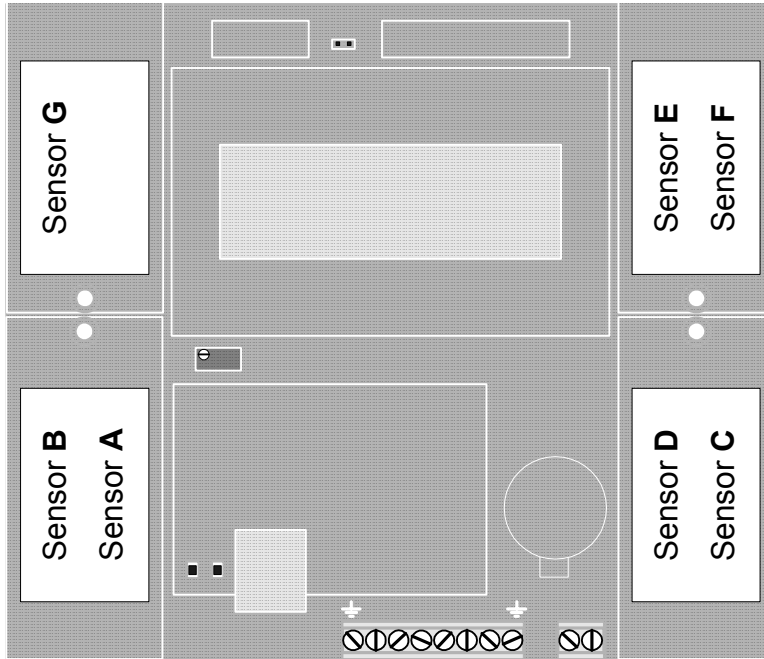

## Typical Water Meter & Flowswitch Connections

## Typical Sensor Driver Connections

**M7 Module  
Sensor Locations**

**M14 Module  
Sensor Locations**