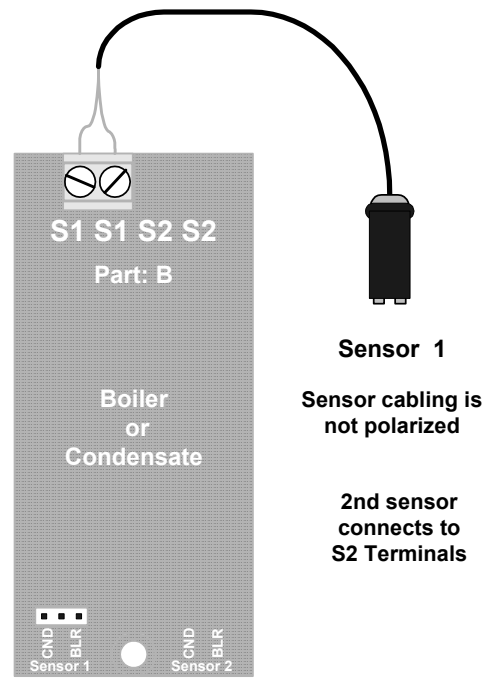

## Typical Water Meter & Flowswitch Connections

## Typical Sensor Driver Connections

**M7 Module  
Sensor Locations**

**M14 Module  
Sensor Locations**