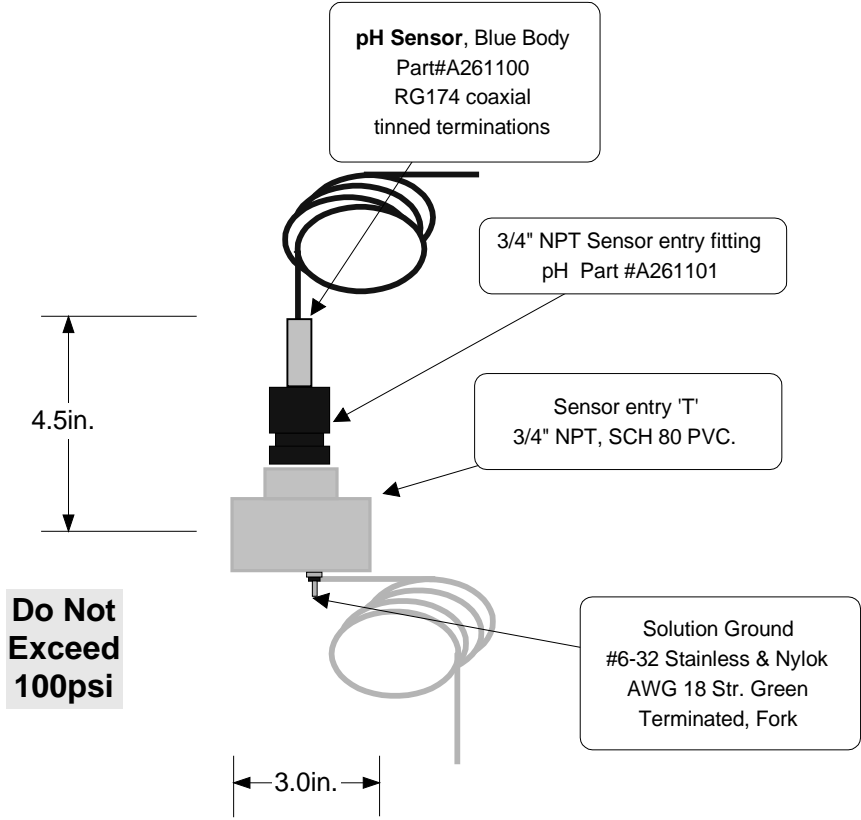

Sensor Installation

Part: Hdr_PH,
pH Sensor & Solution Ground
Scaled 4:1 Rev 8/99

Drawing: Hdr_PH