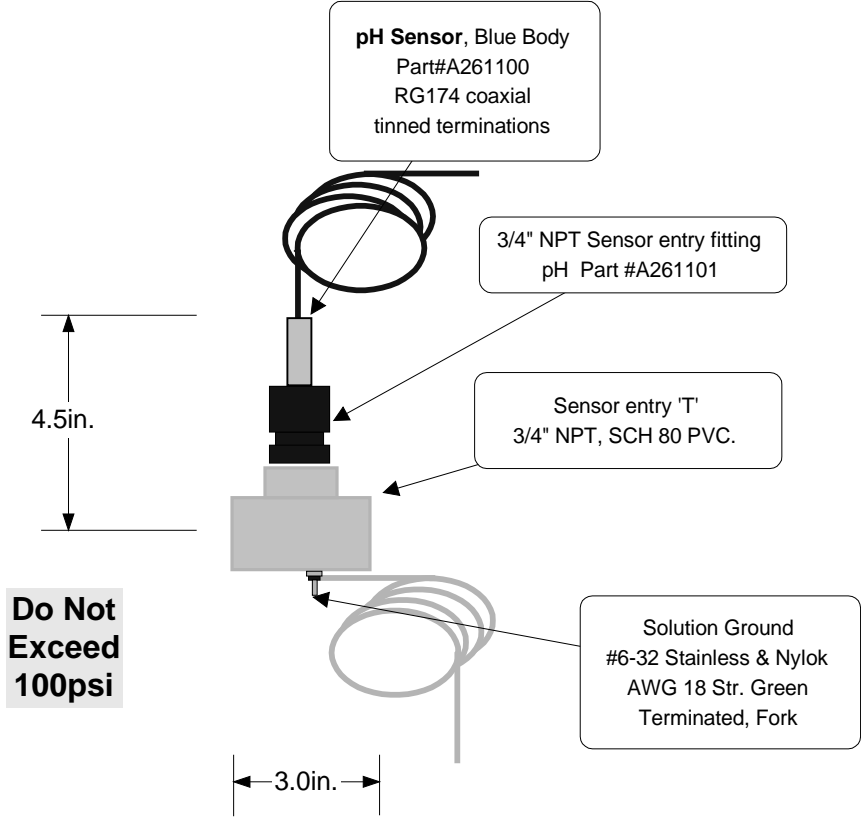

Sensor Installation

Part: Hdr_PH,
pH Sensor & Solution Ground
Scaled 4:1 Rev 8/99

Drawing: Hdr_PH